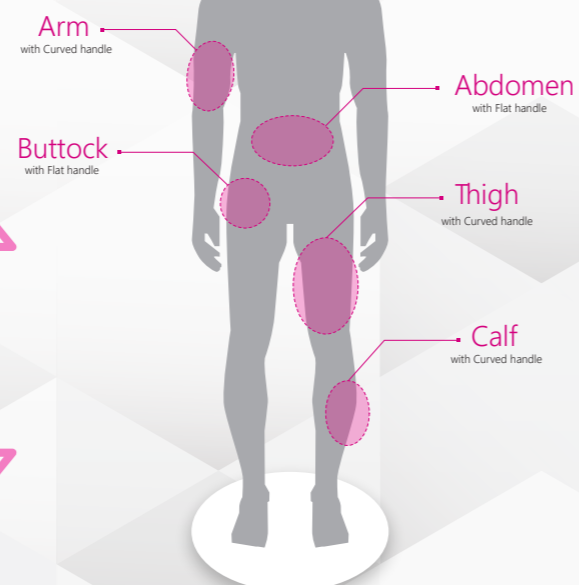

### Treatment area

Woman

**16% ↑**  
Increase In Muscle Mass

**19% ↓**  
Reduction Of Fat

It can work with 2 handles or 4 handles working at the same time.

Man

ORCHESTRA COOL MAX

## 4 Handpieces

They can cover wide areas.

- Build muscle & burn fat
- non-invasive buttock lifting
- no surgery and no anesthesia
- no downtime
- no cooling

User Friendly Design GUI

Smartmode installed

igs