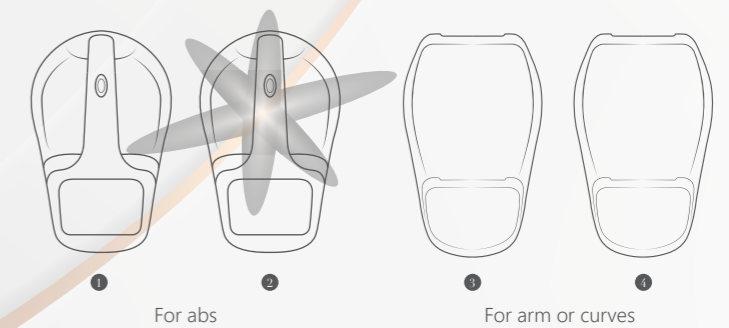

### Treatment area

Woman

**16% ↑**  
Increase In Muscle Mass

**19% ↓**  
Reduction Of Fat

It can work with 2 handles or 4 handles working at the same time.

Man

ORCHESTRA COOL MAX

## 4 Handpieces

They can cover wide areas.

- Build muscle & burn fat
- non-invasive buttock lifting
- no surgery and no anesthesia
- no downtime
- no cooling

User Friendly Design GUI

Smartmode installed

igs