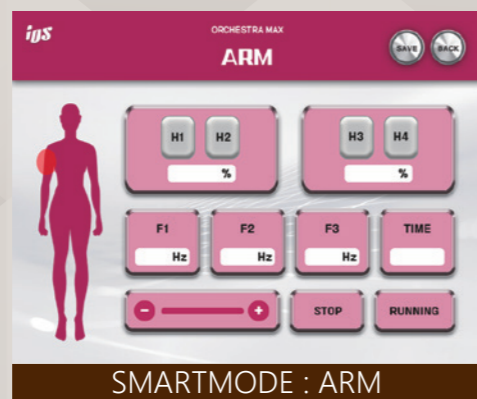

# Smartmode

EMSculpt I

NEW  
—  
BODY  
SCULPTING

## Specification

Handles number	4 handles (2 Flat handles, 2 Curved handles)
Handle sizes	Flat handles : 260*75*160mm Curved handles : 240mm*160mm*50mm
Machine screen	10.4 inch touch screen
Input power	5000W
Output power	2000W
Machine dimensions	1230*450*420mm (Body)
Voltage	AC220V±10% 10A 50HZ , 110v±10% 10A 60HZ

## How does it work?

Orchestra Max is a revolutionary, non-invasive body shaping therapy that works to build muscle and burn fat. Using high-intensity focused electromagnetic energy, Orchestra Max triggers supramaximal contractions that cannot be achieved by voluntary muscle contraction.