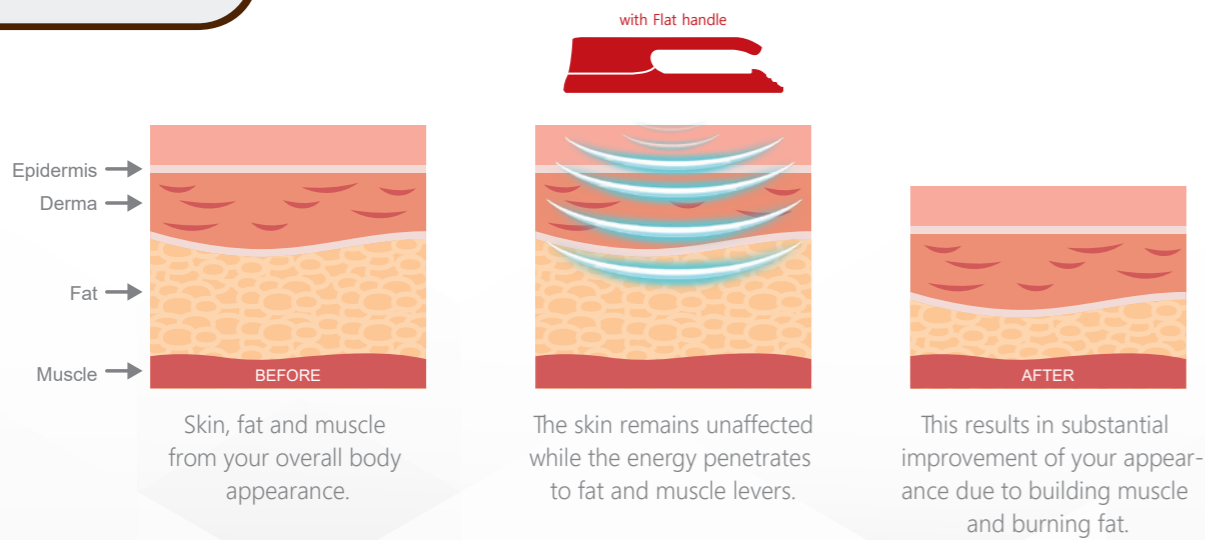

How does it work?

Orchestra Max is a revolutionary, non-invasive body shaping therapy that works to build muscle and burn fat. Using high-intensity focused electromagnetic energy, Orchestra Max triggers supramaximal contractions that cannot be achieved by voluntary muscle contraction.

Do Orchestra Max treatments hurt?

Orchestra Max does not cause pain or discomfort. The Orchestra Max procedure feels like an intensive workout, as your muscles are undergoing a vigorous series of contractions every few minutes for a total of 30 minutes. There is also a prickling sensation during the treatment.

Operating principle