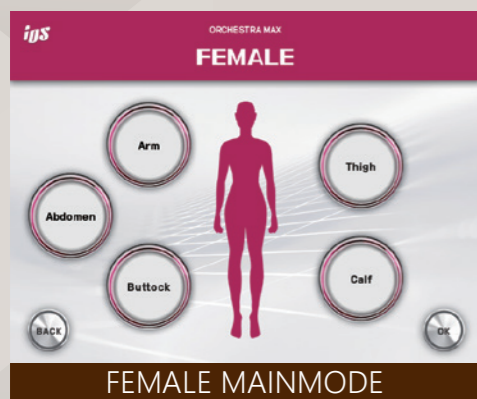

# Smartmode

EMSculpt I

NEW  
—  
BODY  
SCULPTING

## Specification

Handles number	4 handles (2 Flat handles, 2 Curved handles)
Handle sizes	Flat handles : 260*75*160mm Curved handles : 240mm*160mm*50mm
Machine screen	10.4 inch touch screen
Input power	5000W
Output power	2000W
Machine dimensions	1230*450*420mm (Body)
Voltage	AC220V±10% 10A 50HZ , 110v±10% 10A 60HZ

## How does it work?

Orchestra Max is a revolutionary, non-invasive body shaping therapy that works to build muscle and burn fat. Using high-intensity focused electromagnetic energy, Orchestra Max triggers supramaximal contractions that cannot be achieved by voluntary muscle contraction.

### Treatment area

Woman

**16% ↑**  
Increase In Muscle Mass

**19% ↓**  
Reduction Of Fat

It can work with 2 handles or 4 handles working at the same time.

Man

ORCHESTRA COOL MAX