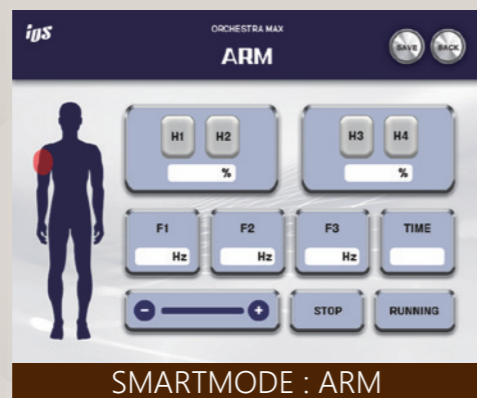

# Smartmode

EMSculpt I

NEW  
—  
BODY  
SCULPTING

## Specification

Handles number	4 handles (2 Flat handles, 2 Curved handles)
Handle sizes	Flat handles : 260*75*160mm Curved handles : 240mm*160mm*50mm
Machine screen	10.4 inch touch screen
Input power	5000W
Output power	2000W
Machine dimensions	1230*450*420mm (Body)
Voltage	AC220V±10% 10A 50HZ , 110v±10% 10A 60HZ

## How does it work?

Orchestra Max is a revolutionary, non-invasive body shaping therapy that works to build muscle and burn fat. Using high-intensity focused electromagnetic energy, Orchestra Max triggers supramaximal contractions that cannot be achieved by voluntary muscle contraction.