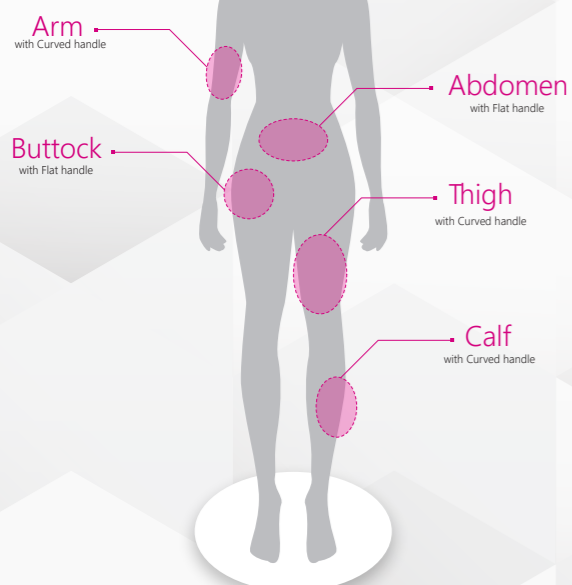

## How does it work?

Orchestra Max is a revolutionary, non-invasive body shaping therapy that works to build muscle and burn fat. Using high-intensity focused electromagnetic energy, Orchestra Max triggers supramaximal contractions that cannot be achieved by voluntary muscle contraction.

## Do Orchestra Max treatments hurt?

Orchestra Max does not cause pain or discomfort. The Orchestra Max procedure feels like an intensive workout, as your muscles are undergoing a vigorous series of contractions every few minutes for a total of 30 minutes. There is also a prickling sensation during the treatment.

### Operating principle

### Treatment area

Woman

**16% ↑**  
Increase In Muscle Mass

**19% ↓**  
Reduction Of Fat

It can work with 2 handles or 4 handles working at the same time.

Man

ORCHESTRA COOL MAX