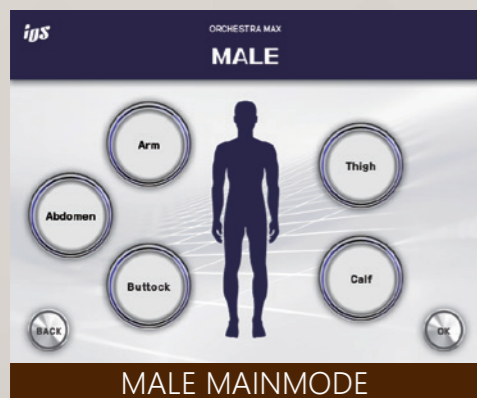

# Smartmode

EMSculpt I

NEW  
—  
BODY  
SCULPTING

## Specification

Handles number	4 handles (2 Flat handles, 2 Curved handles)
Handle sizes	Flat handles : 260*75*160mm Curved handles : 240mm*160mm*50mm
Machine screen	10.4 inch touch screen
Input power	5000W
Output power	2000W
Machine dimensions	1230*450*420mm (Body)
Voltage	AC220V±10% 10A 50HZ , 110v±10% 10A 60HZ

## How does it work?

Orchestra Max is a revolutionary, non-invasive body shaping therapy that works to build muscle and burn fat. Using high-intensity focused electromagnetic energy, Orchestra Max triggers supramaximal contractions that cannot be achieved by voluntary muscle contraction.