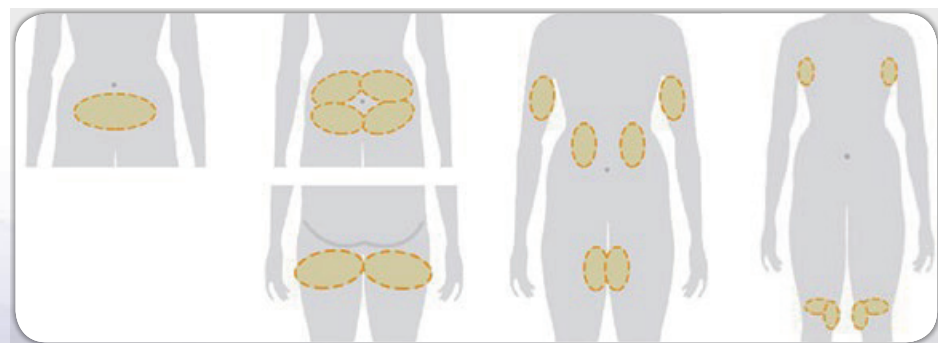

ORCHESTRA^{Cool} Cryolipolysis System

Smart Mode

ios

Cool

ORCHESTRA

Cryolipolysis System

Fat treatment & Cryotherapy

- Abdomen
- Thigh
- Chest
- Love Handle
- Buttock
- Upper Back
- Arm
- Leg

Working principle

As triglyceride in fats will be converted into solid in particular low temperature, this machine uses precisely controlled cooling energy to the target areas for treatment. It selectively targets at certain fat bulges and eliminate fat cells through a gradual process that does not harm the surrounding tissues and reduce unwanted fat, When fat cells are exposed to precisely control cooling, the triglyceride in fats will be converted into solid, and they will be Crystallization, aging, and then die. The dead fat cells will be out of body by natural metabolism.

Treatment Process

- 01 | Treatment area prior to applying cooling
- 02 | Precisely controlled cooling is applied to the treatment area
- 03 | Underlying fat cells are targeted
- 04 | Fat cells begin a natural removal process that continues for several months
- 05 | The natural removal of fat cells over time results in gradual fat reduction

Dynamic handpiece

- Four different sizes handpieces optional, easy treatment for whole body.
- Four handpieces working simultaneously, save staff cost, save treatment time.
- Unique double chin treatment handpiece, lead the latest technology in the world.
- Super strong cooling system ensure the minimum treatment temperature reduce to $-15 \rightarrow 5^{\circ}\text{C}$
- Non-surgery, no risk, easily intelligentize and humanization operation.
- No need recovery, no downtime, come back to work immediately.
- Variety accessories for multi-functional treatment.
- Luxury design.
- Easy operation for all program.