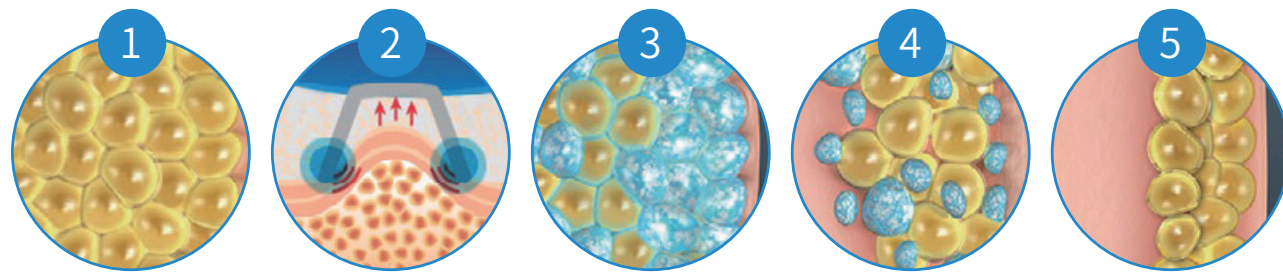

ORCHESTRA^{Cool} Cryolipolysis System

Smart Mode

ios

Cool

ORCHESTRA

Cryolipolysis System

Fat treatment & Cryotherapy

- Abdomen
- Thigh
- Chest
- Love Handle
- Buttock
- Upper Back
- Arm
- Leg

Working principle

As triglyceride in fats will be converted into solid in particular low temperature, this machine uses precisely controlled cooling energy to the target areas for treatment. It selectively targets at certain fat bulges and eliminate fat cells through a gradual process that does not harm the surrounding tissues and reduce unwanted fat, When fat cells are exposed to precisely control cooling, the triglyceride in fats will be converted into solid, and they will be Crystallization, aging, and then die. The dead fat cells will be out of body by natural metabolism.

Treatment Process

- 01 | Treatment area prior to applying cooling
- 02 | Precisely controlled cooling is applied to the treatment area
- 03 | Underlying fat cells are targeted
- 04 | Fat cells begin a natural removal process that continues for several months
- 05 | The natural removal of fat cells over time results in gradual fat reduction

Dynamic handpiece

- Four different sizes handpieces optional, easy treatment for whole body.
- Four handpieces working simultaneously, save staff cost, save treatment time.
- Unique double chin treatment handpiece, lead the latest technology in the world.
- Super strong cooling system ensure the minimum treatment temperature reduce to $-15 \rightarrow 5^{\circ}\text{C}$
- Non-surgery, no risk, easily intelligentize and humanization operation.
- No need recovery, no downtime, come back to work immediately.
- Variety accessories for multi-functional treatment.
- Luxury design.
- Easy operation for all program.