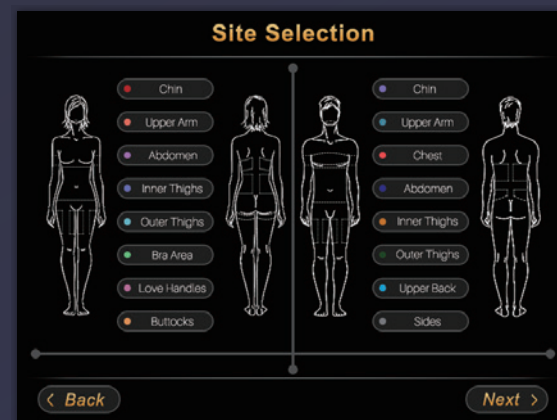

Specifications

Handles number	4 handles (1 Large, 2 Medium, 1 Small)
Handle screen	5 inch touch screen
Vacuum intensity	0-100kPa adjustable
Handle sizes	Large : 220*76*125mm; Medium :160*56*65mm; Small : 125*45*70mm
Machine screen	10.4 inch touch screen
Cooling temperature	-15℃---5℃
Cooling system	Water, Air, Semi-conductor triple cooling system
Input power	2500W
Output power	1600W
Machine Dimensions	1230*450*420mm
Fuse specifications	Ø5x25 15A
Machine Dimensions	AC220V±10%,10A;50HZ/ AC110V±10%10A,60HZ

ORCHESTRA^{Cool} Cryolipolysis System

Smart Mode

ios

Cool

ORCHESTRA

Cryolipolysis System

Fat treatment & Cryotherapy

- Abdomen
- Thigh
- Chest
- Love Handle
- Buttock
- Upper Back
- Arm
- Leg

Working principle

As triglyceride in fats will be converted into solid in particular low temperature, this machine uses precisely controlled cooling energy to the target areas for treatment. It selectively targets at certain fat bulges and eliminate fat cells through a gradual process that does not harm the surrounding tissues and reduce unwanted fat, When fat cells are exposed to precisely control cooling, the triglyceride in fats will be converted into solid, and they will be Crystallization, aging, and then die. The dead fat cells will be out of body by natural metabolism.

Dynamic handpiece

- Four different sizes handpieces optional, easy treatment for whole body.
- Four handpieces working simultaneously, save staff cost, save treatment time.
- Unique double chin treatment handpiece, lead the latest technology in the world.
- Super strong cooling system ensure the minimum treatment temperature reduce to $-15 \rightarrow 5^{\circ}\text{C}$
- Non-surgery, no risk, easily intelligentize and humanization operation.
- No need recovery, no downtime, come back to work immediately.
- Variety accessories for multi-functional treatment.
- Luxury design.
- Easy operation for all program.